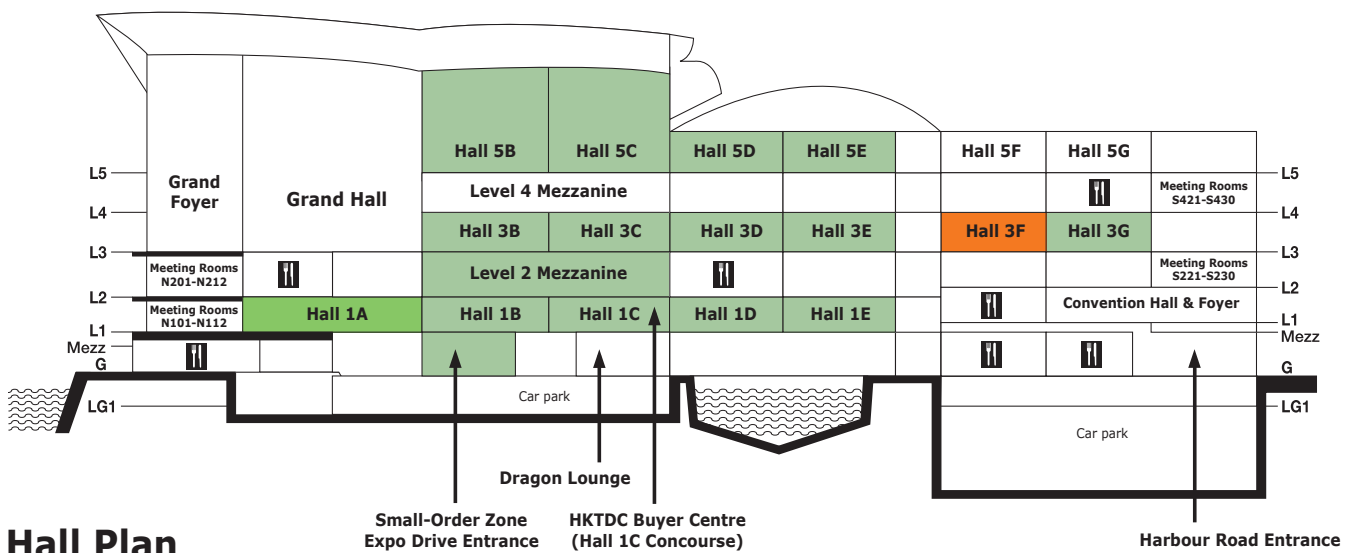

Guide to Zones and Group Pavilions

Zone	Hall Location/Site
ASEAN Select: group pavilions from ASEAN countries • Indonesia • Malaysia • Philippines • Thailand • Vietnam	Hall 3G
Bar Accessories	Hall 3D
Furniture	Hall 5E
Green Living	Hall 1 Concourse
Hall of Elegance	Halls 1D-E
Health & Wellness	Hall 5C
Home Accents	Halls 3D-E
Home Living	Halls 5B-C

Zone	Hall Location/Site
Home Tech	Hall 5C
Kitchenware & Gadgets	Halls 3C-D
Outdoor Living	Hall 5E
Paintings & Objets d'Art	Hall 5E
Small-Order Zone	Expo Drive Entrance
Tableware	Halls 3B-C
Trade Services	Hall 5B
World of Fine Dining	Halls 1B-D
World of Fine Decor New Zone	Hall 1A
World of Pet Supplies	Hall 1A

Group Pavilion	Hall Location/Site
Bangladesh	Hall 3B
Brazil	Hall 3B
Chinese mainland	Hall 5E
Chinese mainland (Jiangmen)	Level 2 Mezzanine
Chinese mainland (Shangyu)	Hall 5C
Germany	Hall 3B
India	Halls 3B & Concourse

Booth Legend

展位位置圖例

Hall Location/Site 展覽廳位置/場地	Level 樓層
1A-1E Halls 展覽廳 1A-1E	L1 一樓
1CON Hall 1 Concourse 展覽廳1大堂	L1 一樓
3B-3G Halls 展覽廳 3B-3G	L3 三樓
3CON Hall 3 Concourse 展覽廳3大堂	L3 三樓
5B-5E Halls 展覽廳 5B-5E	L5 五樓
M2 Level 2 Mezzanine 二樓大堂中樓	L2 二樓