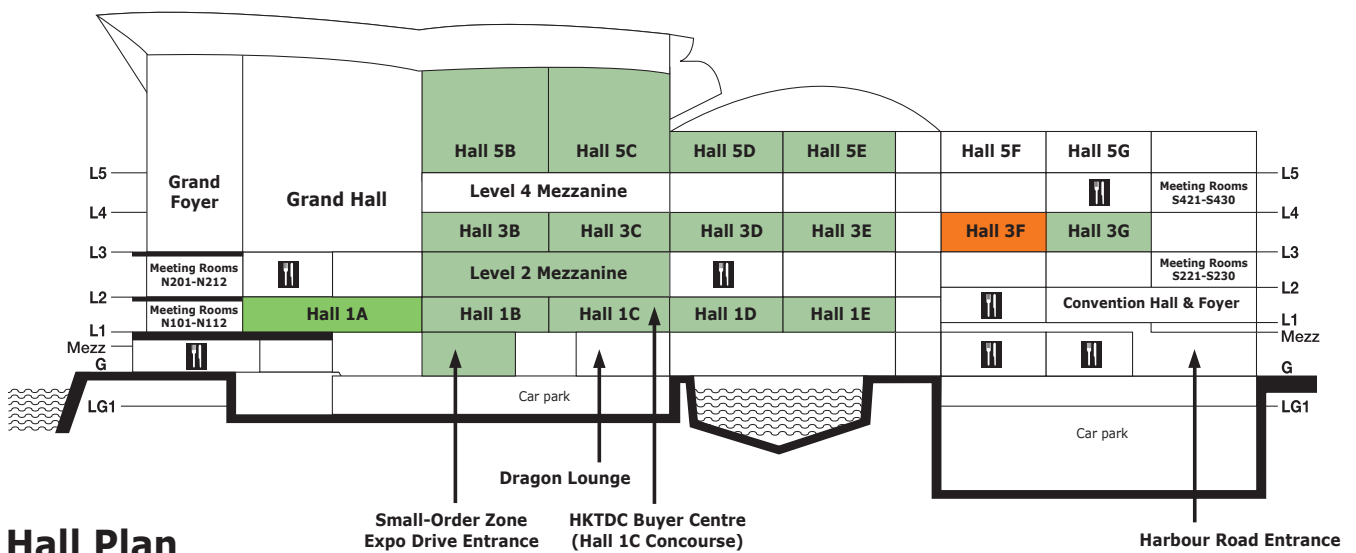

Guide to Zones and Group Pavilions

Zone	Hall Location/Site
ASEAN Select: group pavilions from ASEAN countries • Indonesia • Malaysia • Philippines • Thailand • Vietnam	Hall 3G
Bar Accessories	Hall 3D
Furniture	Hall 5E
Green Living	Hall 1 Concourse
Hall of Elegance	Halls 1D-E
Health & Wellness	Hall 5C
Home Accents	Halls 3D-E
Home Living	Halls 5B-C

Zone	Hall Location/Site
Home Tech	Hall 5C
Kitchenware & Gadgets	Halls 3B-C
Outdoor Living	Hall 5E
Paintings & Objets d'Art	Hall 5E
Small-Order Zone	Expo Drive Entrance
Tableware	Halls 3C-D
Trade Services	Hall 5B
World of Fine Dining	Halls 1B-D
World of Fine Decor New Zone	Hall 1A
World of Pet Supplies	Hall 1A

Group Pavilion	Hall Location/Site
Bangladesh	Hall 3E Concourse
Brazil	Hall 3B
Chinese mainland	Hall 5E
Chinese mainland (Jiangmen)	Level 2 Mezzanine
Chinese mainland (Shangyu)	Hall 5C
Germany	Hall 3B
India	Halls 3B & Concourse

Booth Legend

展位位置圖例

Hall Location/Site 展覽廳位置/場地	Level 樓層
1A-1E Halls 展覽廳 1A-1E	L1 一樓
1CON Hall 1 Concourse 展覽廳1大堂	L1 一樓
3B-3G Halls 展覽廳 3B-3G	L3 三樓
3CON Hall 3 Concourse 展覽廳3大堂	L3 三樓
5B-5E Halls 展覽廳 5B-5E	L5 五樓
M2 Level 2 Mezzanine 二樓大堂中樓	L2 二樓