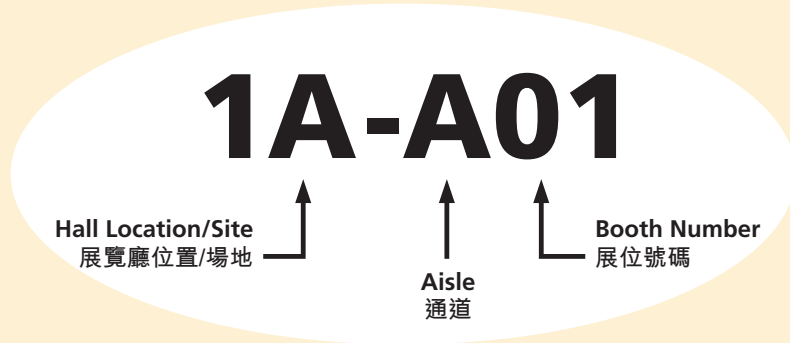

Guide to Zones and Group Pavilions

Zone	Hall Location/Site
ASEAN Select: group pavilions from ASEAN countries • Indonesia • Malaysia • Philippines • Thailand • Vietnam	Hall 3G
Bar Accessories	Hall 3D
Furniture	Hall 5E
Green Living	Hall 1 Concourse
Hall of Elegance	Halls 1D-E
Health & Wellness	Hall 5C
Home Accents	Halls 3D-E
Home Living	Halls 5B-C

Group Pavilion	Hall Location/Site
Bangladesh	Hall 3E Concourse
Brazil	Hall 3B
Chinese mainland	Hall 5E
Chinese mainland (Jiangmen)	Level 2 Mezzanine
Chinese mainland (Shangyu)	Hall 5C
Germany	Hall 3B
India	Halls 3B & Concourse

Booth Legend

展位位置圖例

Hall Location/Site 展覽廳位置/場地	Level 樓層
1A-1E Halls 展覽廳 1A-1E	L1 一樓
1CON Hall 1 Concourse 展覽廳1大堂	L1 一樓
3B-3G Halls 展覽廳 3B-3G	L3 三樓
3CON Hall 3 Concourse 展覽廳3大堂	L3 三樓
5B-5E Halls 展覽廳 5B-5E	L5 五樓
M2 Level 2 Mezzanine 二樓大堂中樓	L2 二樓