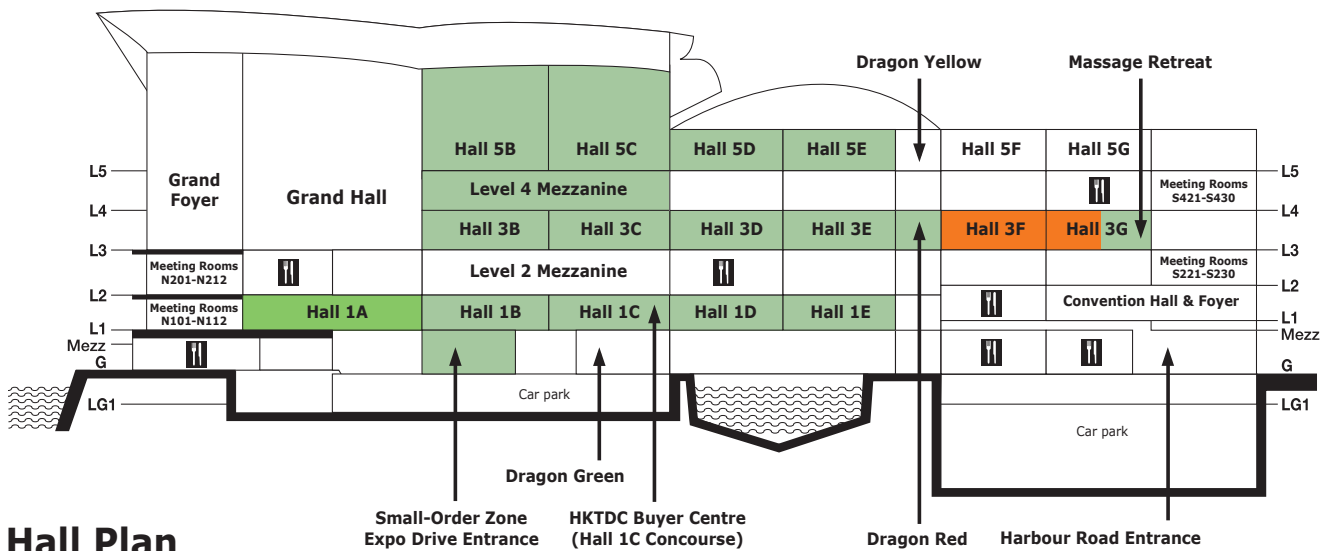

Guide to Zones and Group Pavilions

Zone	Hall Location/Site
ASEAN Select: group pavilions from ASEAN countries • Indonesia • Malaysia • Philippines • Thailand • Vietnam	Hall 3G
Avenue of Inspiration New Zone	Level 4 Mezzanine
Baby & Children's Homeware New Zone	Hall 5C
Creative Arts & Cultural Craft New Zone	Hall 3 South Concourse
Furniture	Hall 5E
Green Living	Hall 1 Concourse
Hall of Elegance	Halls 1D-E
Health & Wellness	Hall 5C
Home Accents	Halls 3D-E

Zone	Hall Location/Site
Home Living	Halls 5B-C
Home Tech	Hall 5C
Kitchenware & Gadgets	Halls 3B-C
Outdoor Living	Hall 5E
Small-Order Zone	Expo Drive Entrance
Tableware & Bar Accessories	Halls 3C-D
Trade Services	Hall 5C
World of Fine Dining	Halls 1B-D
World of Fine Decor	Hall 1A
World of Pet Supplies (Speical Highlight)	Hall 1A

Group Pavilion	Hall Location/Site
Bangladesh	Hall 3E Concourse
Brazil	Hall 3B
Chinese mainland	Hall 5E
Chinese mainland (Shangyu)	Hall 5C
Germany	Hall 3B
India	Halls 3B & Concourse

Group Pavilion	Hall Location/Site
Italy	Hall 3B
Japan	Hall 3B
Korea	Hall 3B
Macau	Hall 3B
Taiwan	Hall 3B
Turkey	Hall 3B

Concurrent Event	Hall Location/Site
HKTDC Hong Kong International Home Textiles and Furnishings Fair	Halls 3F-G