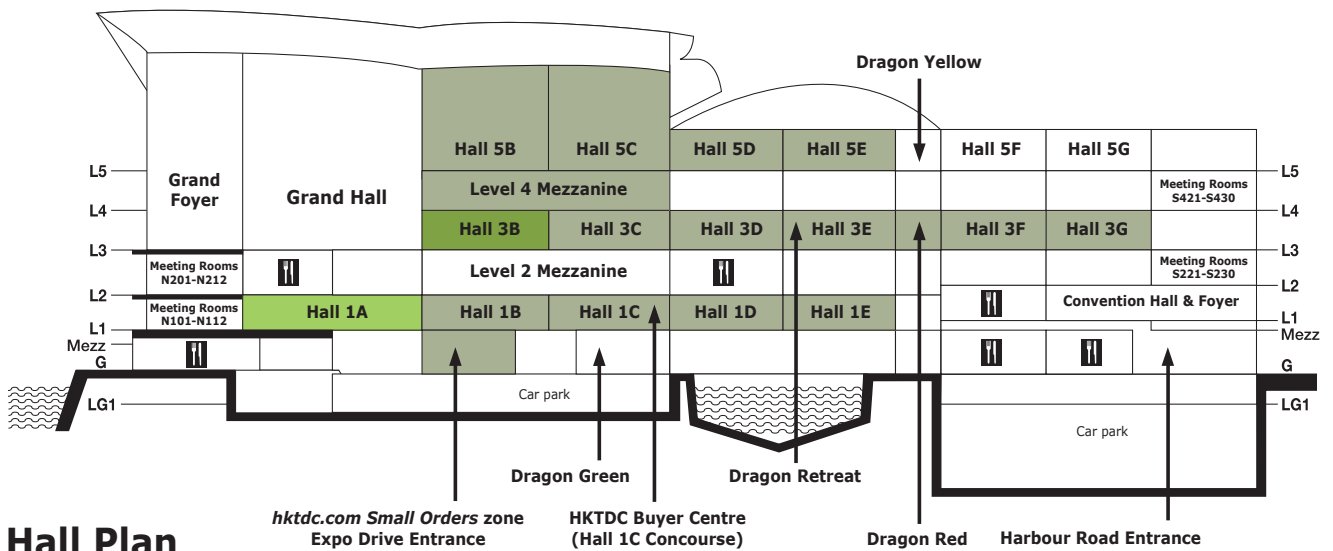

Guide to Zones and Group Pavilions

Zone	Hall Location/Site
Avenue of Inspiration	Level 4 Mezzanine
Babies & Children's Homeware	Hall 5B
Bath, Beauty & Healthcare New Zone	Halls 5B-C
Best of ASEAN (Indonesia, Philippines, Thailand, Vietnam)	Hall 3E
Creative Arts & Cultural Craft	Hall 3 South Concourse
Festive Decor New Zone	Hall 3C
Furniture	Hall 5E
General Houseware	Hall 5B
Green Living	Hall 1 Concourse
Hall of Elegance	Halls 1D-E
Home Appliances	Halls 3F-G

Zone	Hall Location/Site
Home Cleaning New Zone	Hall 5C
Homepedia	Hall 5C
Interior Decor	Halls 3C-D
Kitchenware & Gadgets	Hall 3G
Outdoor Living	Hall 5E
Storage Solutions New Zone	Hall 5C
Tableware	Hall 3F
Trade Services	Hall 5E
Treasure Island	Hall 5E
Wine Tools & Accessories New Zone	Hall 3F
World of Fine Decor	Hall 1A
World of Fine Dining	Halls 1B-D
World of Pet Supplies	Hall 1A

Group Pavilion	Hall Location/Site
Bangladesh	Hall 3E Concourse & Hall 3 South Concourse
Chinese mainland	Hall 5E
Chinese mainland (Anji)	Hall 3G
Chinese mainland (Jiangmen)	Hall 3D
Germany	Hall 3D
India	Halls 3E & Concourse

Group Pavilion	Hall Location/Site
Italy	Hall 3E
Japan	Hall 3E
Korea	Halls 3D-E
Macau	Hall 3D
Taiwan	Halls 3D-E
Turkey	Hall 3D

Concurrent Event	Hall Location/Site
HKTDC Hong Kong International Home Textiles and Furnishings Fair	Hall 3B