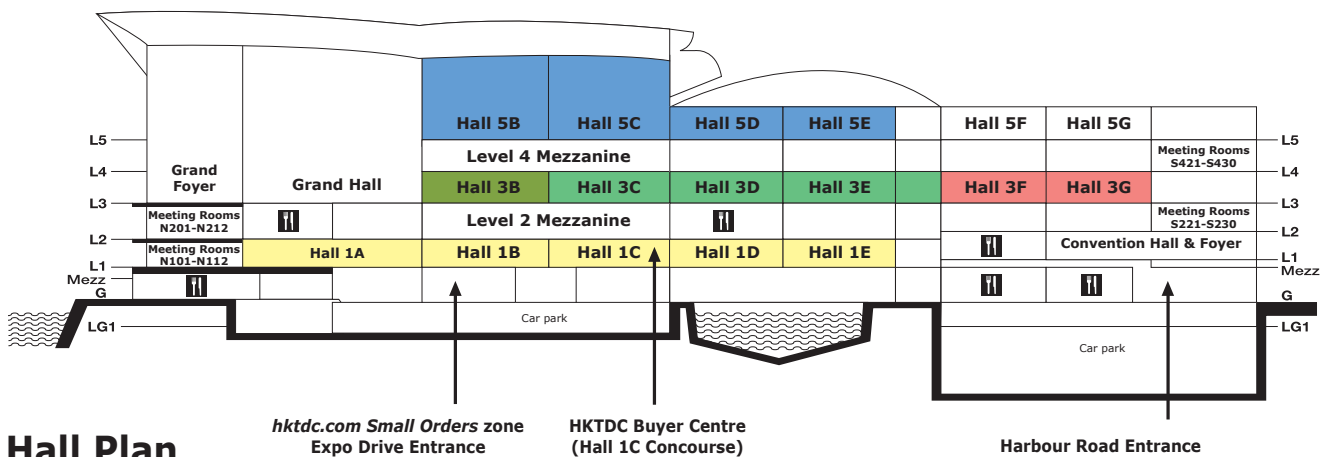

Guide to Zones and Group Pavilions

Lifestyle

Zone	Hall Location/Site (Hall 1)
Coffee Alley <small>New Zone</small>	Hall 1 Concourse
Designers' Furniture <small>New Zone</small>	Hall 1E
Green Living	Hall 1 Concourse
Hall of Elegance	Halls 1D-E
World of Fine Decor	Halls 1A-B
World of Fine Dining	Halls 1B-D
World of Pet Supplies	Hall 1A

Interior

Zone	Hall Location/Site (Halls 3B-E)		
Best of ASEAN	Hall 3E		
Creative Arts & Cultural Craft	Hall 3 South Concourse		
Festive Decor	Hall 3C		
HKTDC Hong Kong International Home Textiles and Furnishings Fair	Hall 3B		
Interior Decor	Halls 3C-D		
Group Pavilions			
Bangladesh	Hall 3D-E Concourse	Chinese mainland (Jinhua)	Halls 3F-G
Chinese mainland (Jiangmen)	Hall 3D	European Union	Hall 3D
India	Halls 3E & Concourse	Japan	Hall 3E
Korea	Halls 3D, 3E & 5C	Macau	Hall 3D
Taiwan	Halls 3D-E	Turkey	Hall 3D

Feast

Zone	Hall Location/Site (Halls 3F-G)	Zone	Hall Location/Site (Halls 3F-G)
Home Appliances	Hall 3G	Tableware	Hall 3F
HORECA <small>New Zone</small>	Hall 3F	Wine Tools & Accessories	Hall 3F
Kitchenware & Gadgets	Hall 3G		

Booth Legend

展位位置圖例

Hall Location/Site 展覽廳位置/場地	Level 樓層
1A-1E Halls 展覽廳 1A-1E	L1 一樓
1CON Hall 1 Concourse 展覽廳1大堂	L1 一樓
3B-3G Halls 展覽廳 3B-3G	L3 三樓
3CON Hall 3 Concourse 展覽廳3大堂	L3 三樓
5B-5E Halls 展覽廳 5B-5E	L5 五樓