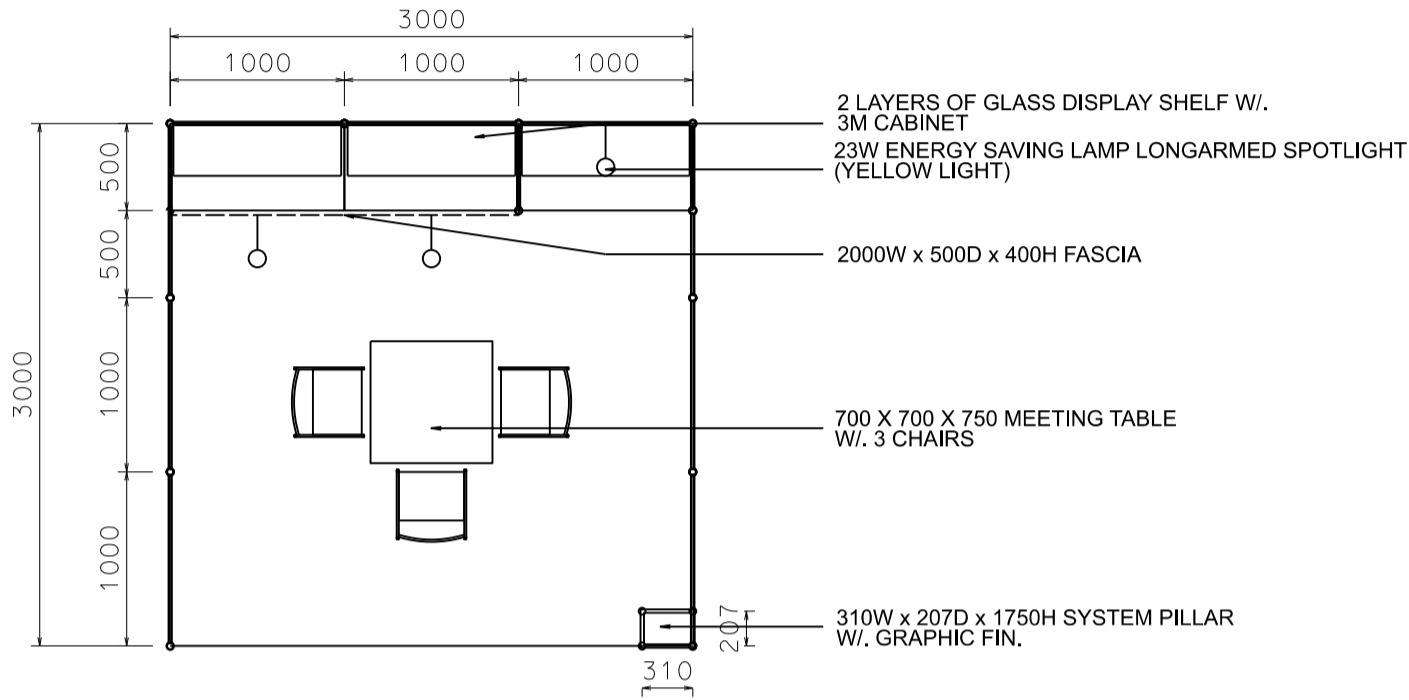

Hong Kong Houseware Fair

香港家庭用品展

3m X 3m Standard Booth (COFFEE ALLEY)

九平方米標準攤位

PLAN

PERSPECTIVE

ELEVATION

BOOTH SPECIFICATIONS		QTY.
	1000W x 500D x 750H CABINET	3
	1000W x 300D GLASS DISPLAY SHELF	6
	2000W x 500D x 400H FASCIA	1
	310W x 207D x 1750H SYSTEM PILLAR W/ GRAPHIC FIN.	1
	23W ENERGY SAVING LAMP LONGARMED SPOTLIGHT (YELLOW LIGHT)	3
	700W x 700D x 750H MEETING TABLE	1
	BLACK LEATHER CHAIR	3
	RUBBISH BIN & CARPET (9sqm.)	