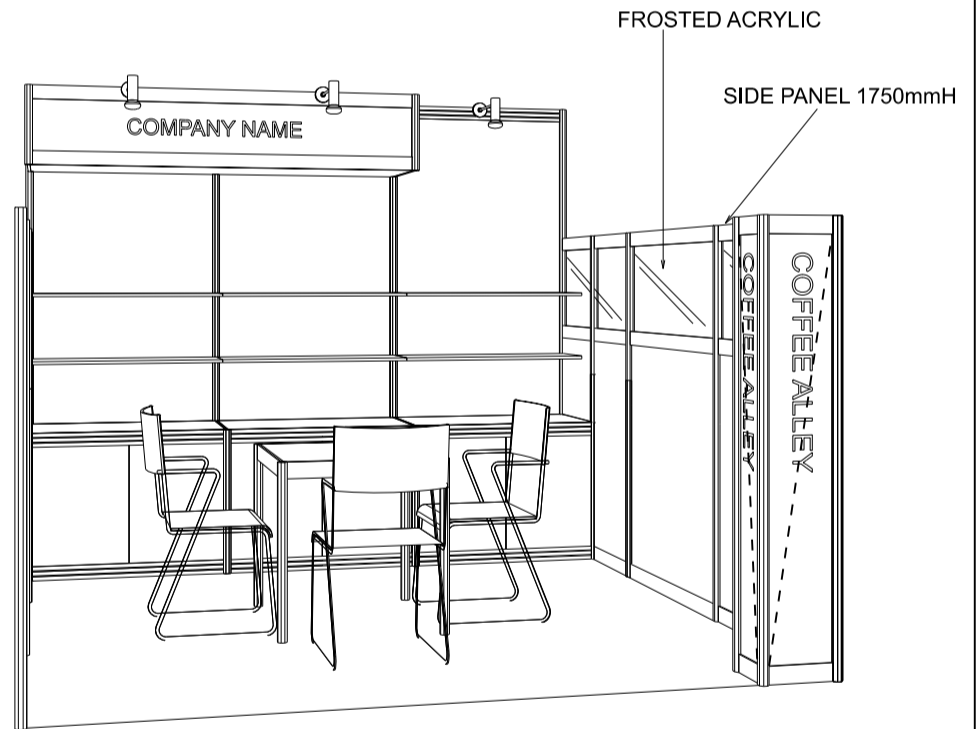

Hong Kong Houseware Fair

香港家庭用品展

3m X 3m Standard Booth (COFFEE ALLEY)

九平方米標準攤位

PLAN

PERSPECTIVE

ELEVATION

BOOTH SPECIFICATIONS		QTY.
	1000W x 500D x 750H CABINET	3
	1000W x 300D GLASS DISPLAY SHELF	6
	2000W x 500D x 400H FASCIA	1
	310W x 207D x 1750H SYSTEM PILLAR W/ GRAPHIC FIN.	1
	23W ENERGY SAVING LAMP LONGARMED SPOTLIGHT (YELLOW LIGHT)	3
	700W x 700D x 750H MEETING TABLE	1
	BLACK LEATHER CHAIR	3
	RUBBISH BIN & CARPET (9sqm.)	