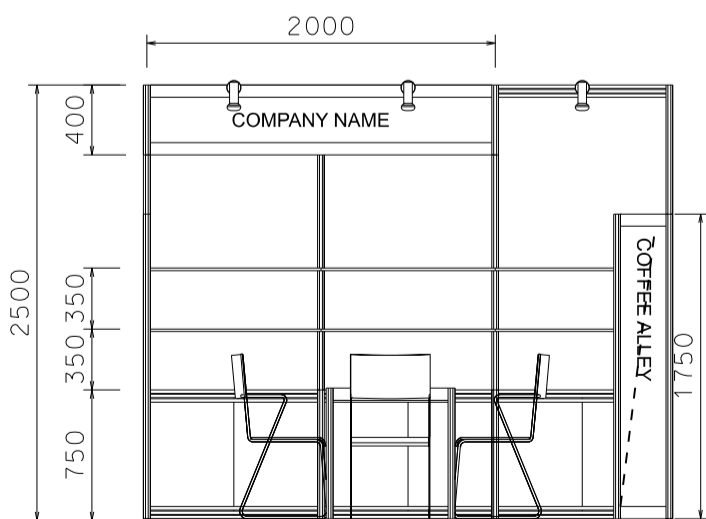

Hong Kong Houseware Fair

香港家庭用品展

3m X 3m Standard Booth (COFFEE ALLEY)

九平方米標準攤位

PLAN

PERSPECTIVE

ELEVATION

BOOTH SPECIFICATIONS		QTY.
	1000W x 500D x 750H CABINET	3
	1000W x 300D GLASS DISPLAY SHELF	6
	2000W x 500D x 400H FASCIA	1
	310W x 207D x 1750H SYSTEM PILLAR W/ GRAPHIC FIN.	1
	23W ENERGY SAVING LAMP LONGARMED SPOTLIGHT (YELLOW LIGHT)	3
	700W x 700D x 750H MEETING TABLE	1
	BLACK LEATHER CHAIR	3
	RUBBISH BIN & CARPET (9sqm.)	