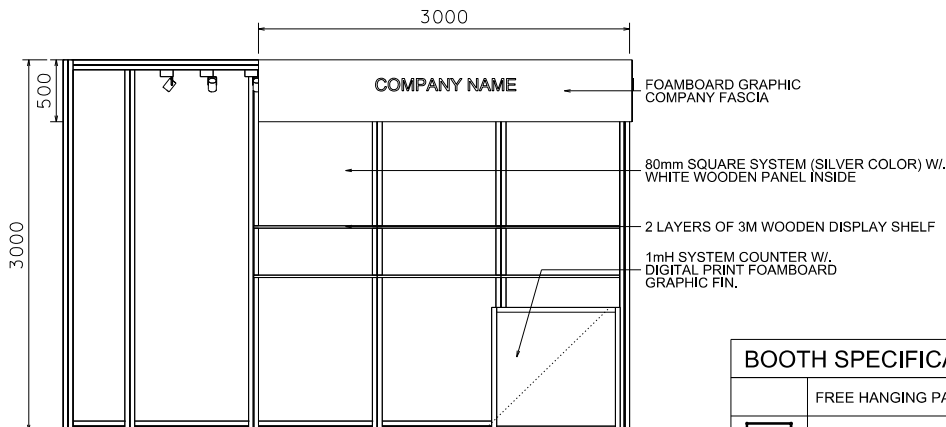

4.5M x 2M Creative Arts & Cultural Crafts Standard Booth

四點五米乘三米標準攤位

PLAN

PERSPECTIVE

ELEVATION

BOOTH SPECIFICATIONS		QTY.
	FREE HANGING PAINTING	3 SETS
	1000W x 500D x 1000H INFO COUNTER	1
	3000W x 300D WOODEN DISPLAY SHELF	2
	3 X 50w HALOGEN TRACKLIGHT ON 1m TRACK	2
	BAR STOOL	2
	CEILING BEAM	4.5
	RUBBISH BIN & CARPET (9sqm.)	