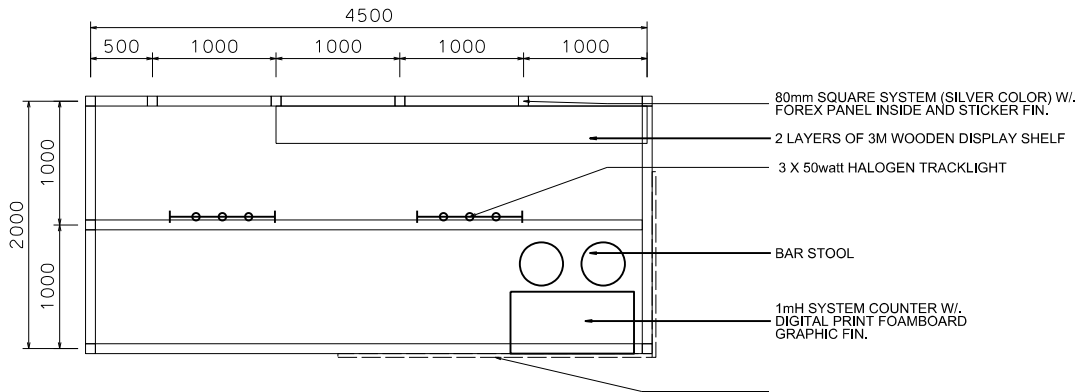

4.5M x 2M Creative Arts & Cultural Crafts Standard Booth

四點五米乘三米標準攤位

PLAN

PERSPECTIVE

ELEVATION

BOOTH SPECIFICATIONS		QTY.
	FREE HANGING PAINTING	3 SETS
	1000W x 500D x 1000H INFO COUNTER	1
	3000W x 300D WOODEN DISPLAY SHELF	2
	3 X 50w HALOGEN TRACKLIGHT ON 1m TRACK	2
	BAR STOOL	2
	CEILING BEAM	4.5
	RUBBISH BIN & CARPET (9sqm.)	