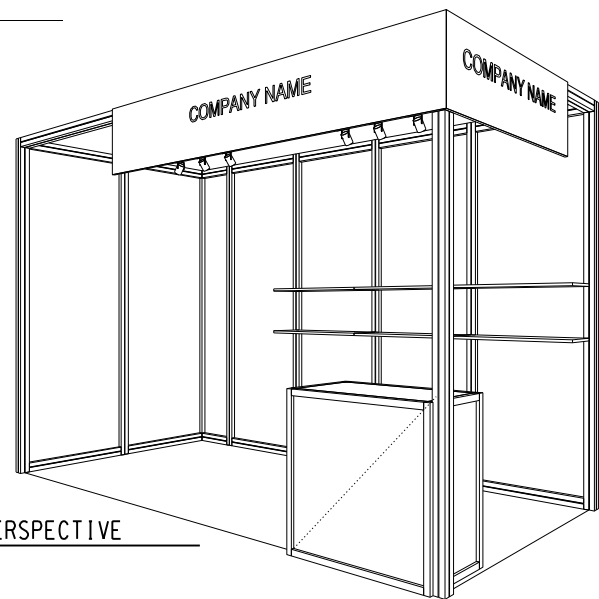

4.5M x 2M Creative Arts & Cultural Crafts Standard Booth

四點五米乘三米標準攤位

PLAN

PERSPECTIVE

ELEVATION

BOOTH SPECIFICATIONS		QTY.
	FREE HANGING PAINTING	3 SETS
	1000W x 500D x 1000H INFO COUNTER	1
	3000W x 300D WOODEN DISPLAY SHELF	2
	3 X 50w HALOGEN TRACKLIGHT ON 1m TRACK	2
	BAR STOOL	2
	CEILING BEAM	4.5
	RUBBISH BIN & CARPET (9sqm.)	