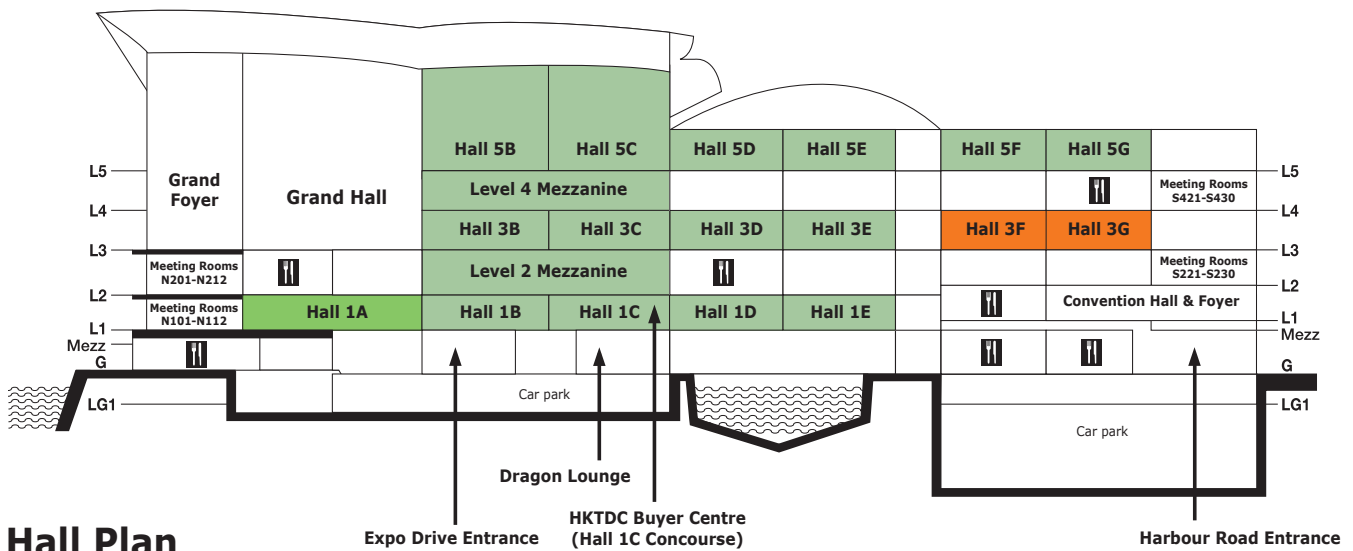

Guide to Zones and Group Pavilions

Zone	Hall Location/Site
ASEAN Select: group pavilions from ASEAN countries • Indonesia • Malaysia • Philippines • Thailand • Vietnam	Hall 5E
Bar Accessories	Hall 3D
Furniture	Hall 5F
Green Living <small>NEW ZONE</small> • Eco-friendly Products	Hall 1 Concourse
Hall of Elegance • Branded Products and Designer Collections	Halls 1D-E
Health & Wellness • Aromatherapy/Spa Products, Fitness Equipment, Healthcare Products and Personal Care Items	Hall 5C
Home Accents • Artificial flowers, Handicraft, Home Decor and Paintings & Objets d'Art	Halls 3D-E & South Concourse

Zone	Hall Location/Site
Home Living • Bathroom Accessories, Cleaning & Supplies, Hardware Products and Home Appliances	Halls 5B-C
Kitchenware & Gadgets	Halls 3C-D & Level 4 Mezzanine
Outdoor Living • Gardening and Outdoor Accessories	Hall 5F
Paintings & Objets d'Art	Hall 5G & South Concourse
Tableware	Halls 3B-C & Level 4 Mezzanine
Trade Services • Publications and Quality Testing	Hall 5B
World of Fine Dining • Bar Accessories, Kitchenware and Tableware Products	Halls 1A-D
World of Pet Supplies (Special Highlight) • Pet Products and Services, Pet Food and Technology, Aquarium and Veterinary Products	Hall 1A

Group Pavilion	Hall Location/Site
Australia	Hall 3B
Bangladesh	Hall 5F
Brazil	Hall 3B
Chinese mainland	Halls 5F-G
Chinese mainland (Jiangmen)	Level 2 Mezzanine
Germany	Hall 3B
India	Halls 3B & Concourse

Booth Legend

展位位置圖例

Hall Location/Site 展覽廳位置/場地	Level 樓層
1A-1E Halls 展覽廳 1A-1E	L1 一樓
1CON Hall 1 Concourse 展覽廳1大堂	L1 一樓
3B-3G Halls 展覽廳 3B-3G	L3 三樓
3CON Hall 3 Concourse 展覽廳3大堂	L3 三樓
5B-5G Halls 展覽廳 5B-5G	L5 五樓
5CON Hall 5 Concourse 展覽廳5大堂	L5 五樓
M2 Level 2 Mezzanine 二樓大堂中樓	L2 二樓
M4 Level 4 Mezzanine 四樓大堂中樓	L4 四樓