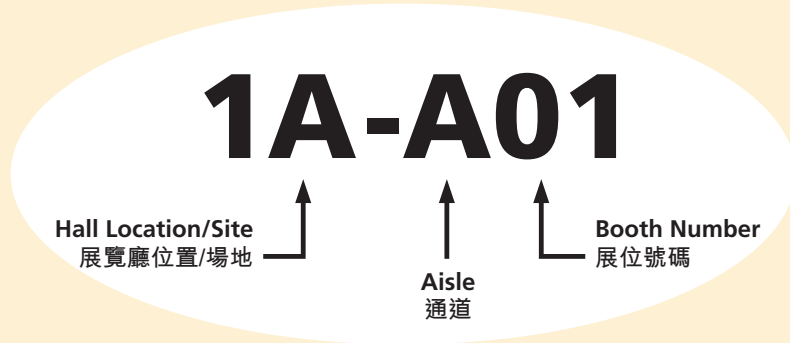

Zone	Hall Location/Site
Home Living • Bathroom Accessories, Cleaning & Supplies, Hardware Products and Home Appliances	Halls 5B-C
Kitchenware & Gadgets	Halls 3C-D & Level 4 Mezzanine
Outdoor Living • Gardening and Outdoor Accessories	Hall 5F
Paintings & Objets d'Art	Hall 5G & South Concourse
Tableware	Halls 3B-C & Level 4 Mezzanine
Trade Services • Publications and Quality Testing	Hall 5B
World of Fine Dining • Bar Accessories, Kitchenware and Tableware Products	Halls 1A-D
World of Pet Supplies (Special Highlight) • Pet Products and Services, Pet Food and Technology, Aquarium and Veterinary Products	Hall 1A

Group Pavilion	Hall Location/Site
Australia	Hall 3B
Bangladesh	Hall 5F
Brazil	Hall 3B
Chinese mainland	Halls 5F-G
Chinese mainland (Jiangmen)	Level 2 Mezzanine
Germany	Hall 3B
India	Halls 3B & Concourse

Booth Legend

展位位置圖例

Hall Location/Site 展覽廳位置/場地	Level 樓層
1A-1E Halls 展覽廳 1A-1E	L1 一樓
1CON Hall 1 Concourse 展覽廳1大堂	L1 一樓
3B-3G Halls 展覽廳 3B-3G	L3 三樓
3CON Hall 3 Concourse 展覽廳3大堂	L3 三樓
5B-5G Halls 展覽廳 5B-5G	L5 五樓
5CON Hall 5 Concourse 展覽廳5大堂	L5 五樓
M2 Level 2 Mezzanine 二樓大堂中樓	L2 二樓
M4 Level 4 Mezzanine 四樓大堂中樓	L4 四樓